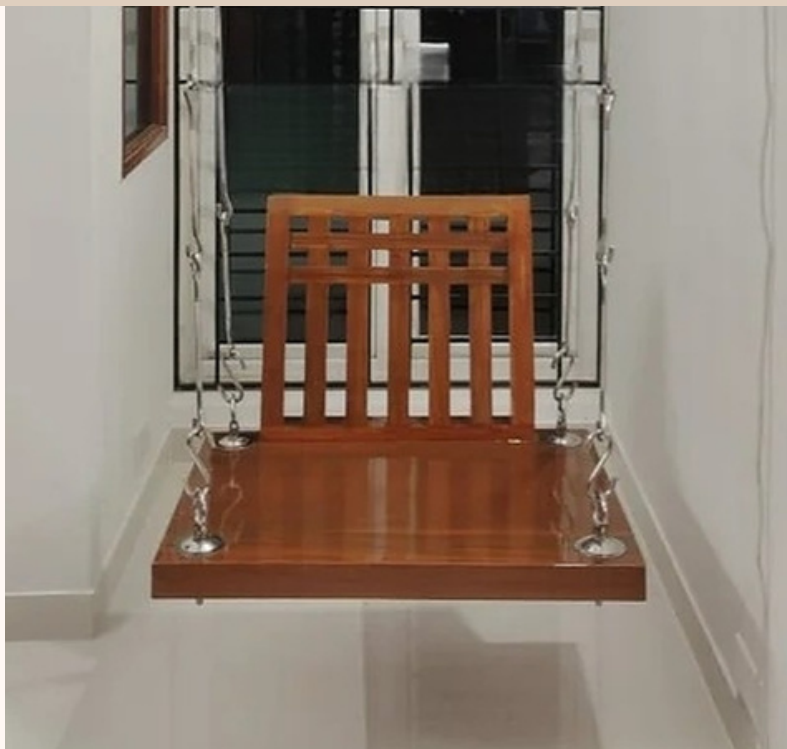

Single Seater Backrest

Material: Teak Wood

Size and Design: Customizable