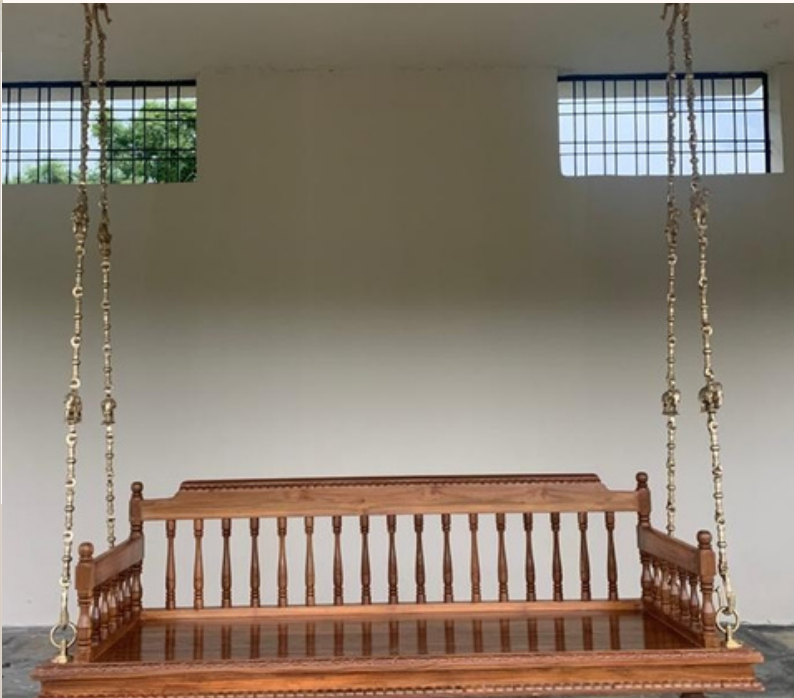

Size and Design: Customizable

Teak Wood Chettinad Backrest 3

Material: Teak Wood

Size and Design: Customizable

Teak Wood Chettinad Backrest 4

Material: Teak Wood

Size and Design: Customizable

Teak Wood Chettinad Backrest 5

Material: Teak Wood

Size and Design: Customizable

TeakWood Backrest Swing 1

Material: Teak Wood

Size and Design: Customizable

Teak Wood Backrest Swing 2

Material: Teak Wood
Size and Design: Customizable

Teak Wood Backrest Swing 3

Material: Teak Wood
Size and Design: Customizable

Teak Wood Backrest Swing 4

Material: Teak Wood
Size and Design: Customizable

Teak Wood Backrest Swing Model 5

Material: Teak Wood
Size and Design: Customizable