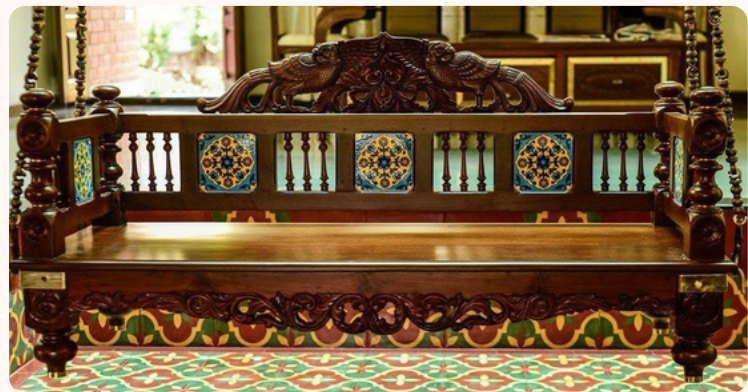

Balcony Swing

Material: Teak Wood

Size and Design: Customizable